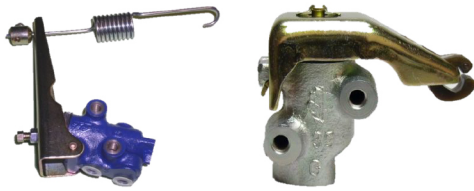

R 280308A1  
R 280308A1

Product = Wheel Cylinder

MR 280308A1  
M R 280308A1

M= MINERAL OIL

Product = Wheel Cylinder

BRAKE CALIPER

RS 549020A0  
RS 54 549020A0

Product = brake Caliper NEW PART

Piston Diameter (mm)

RX 549020A0  
RX 54 549020A0

Product = brake Caliper REMAN PART

Piston Diameter (mm)

RS 549020 A0 → WITHOUT Brake Pad  
RX 549020 A1 → WITH Brake Pad

BRAKE FORCE REGULATOR

BKR 1084  
BKR 1084